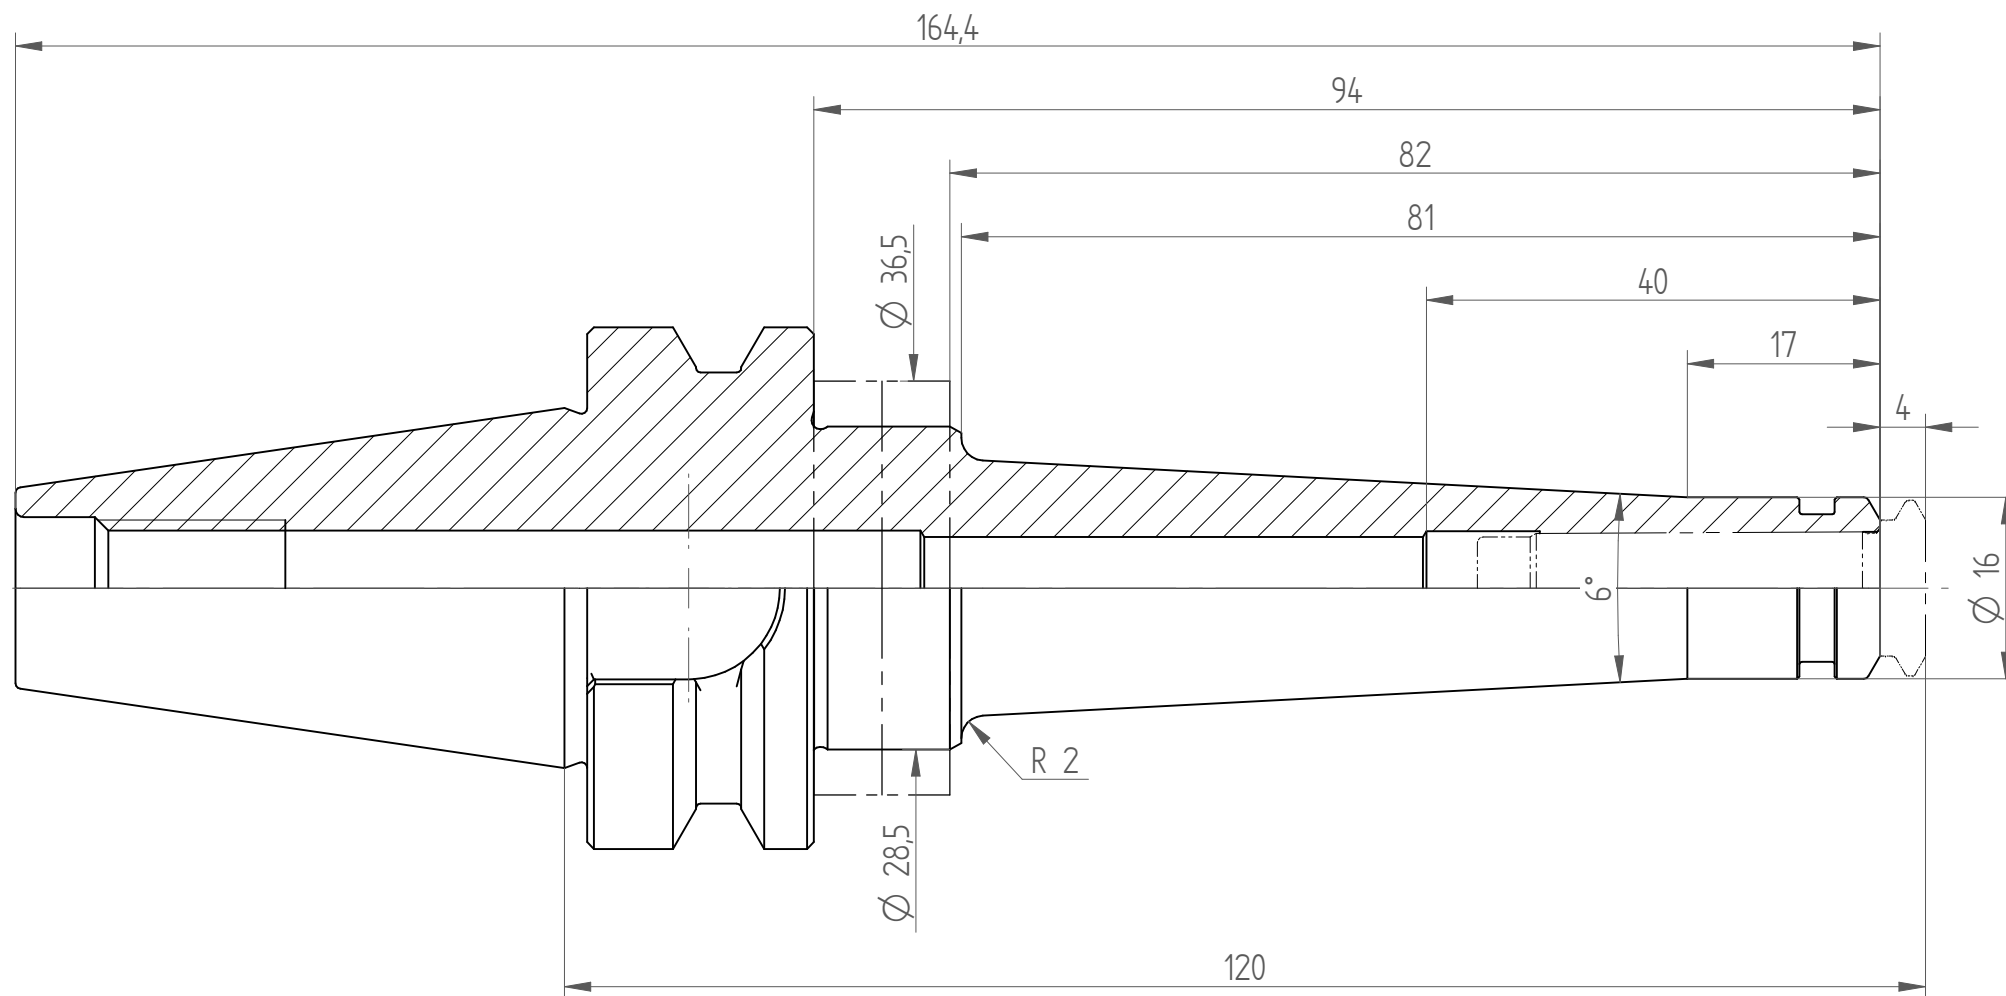

Swiss
Precision
Tools

REGO-FIX®

REGO-FIX AG
Obermattweg 60
4456 Tenniken / Switzerland

Phone +41 61 976 14 66
Fax +41 61 976 14 14
www.rego-fix.com

This is a non-controlled copy. All information given herein is subject to change without notice

The information given herein has been carefully checked and is believed to be correct. REGO-FIX, however, assumes no responsibility or liability for any errors, inaccuracies or omissions that may appear in this drawing

This document is subject to copyright laws. No part of this document may be reproduced or transmitted in any form or any means, electronic or mechanic, for any purpose, without the express written permission of REGO-FIX

Type : BT30_PG10x120_H
Part No. : 413071060
Date : 25.07.2014
Scale : 1.5:1